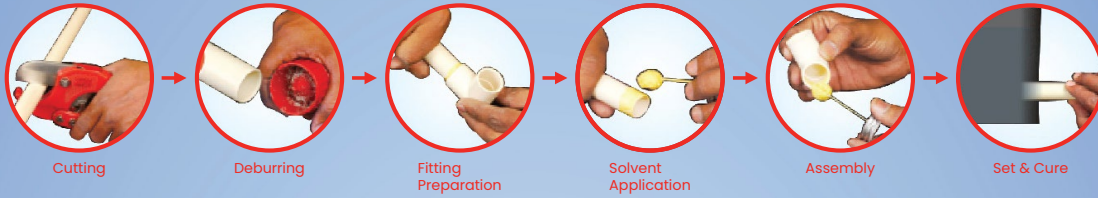

CPVC Pipes & Fittings Bath Fittings

Joining Method

Hot Water Plumbing Application

Corporate & Commercial Houses,
High & Low rise Building,
Homes, Apartment,
Academic Institutes,
Hotel, Resorts,
Hospitals, etc.

Discount

CPVC ISI Pipes : _____

CPVC Fittings : _____

CPVC Solvent : _____

CPVC Bath Fittings : _____